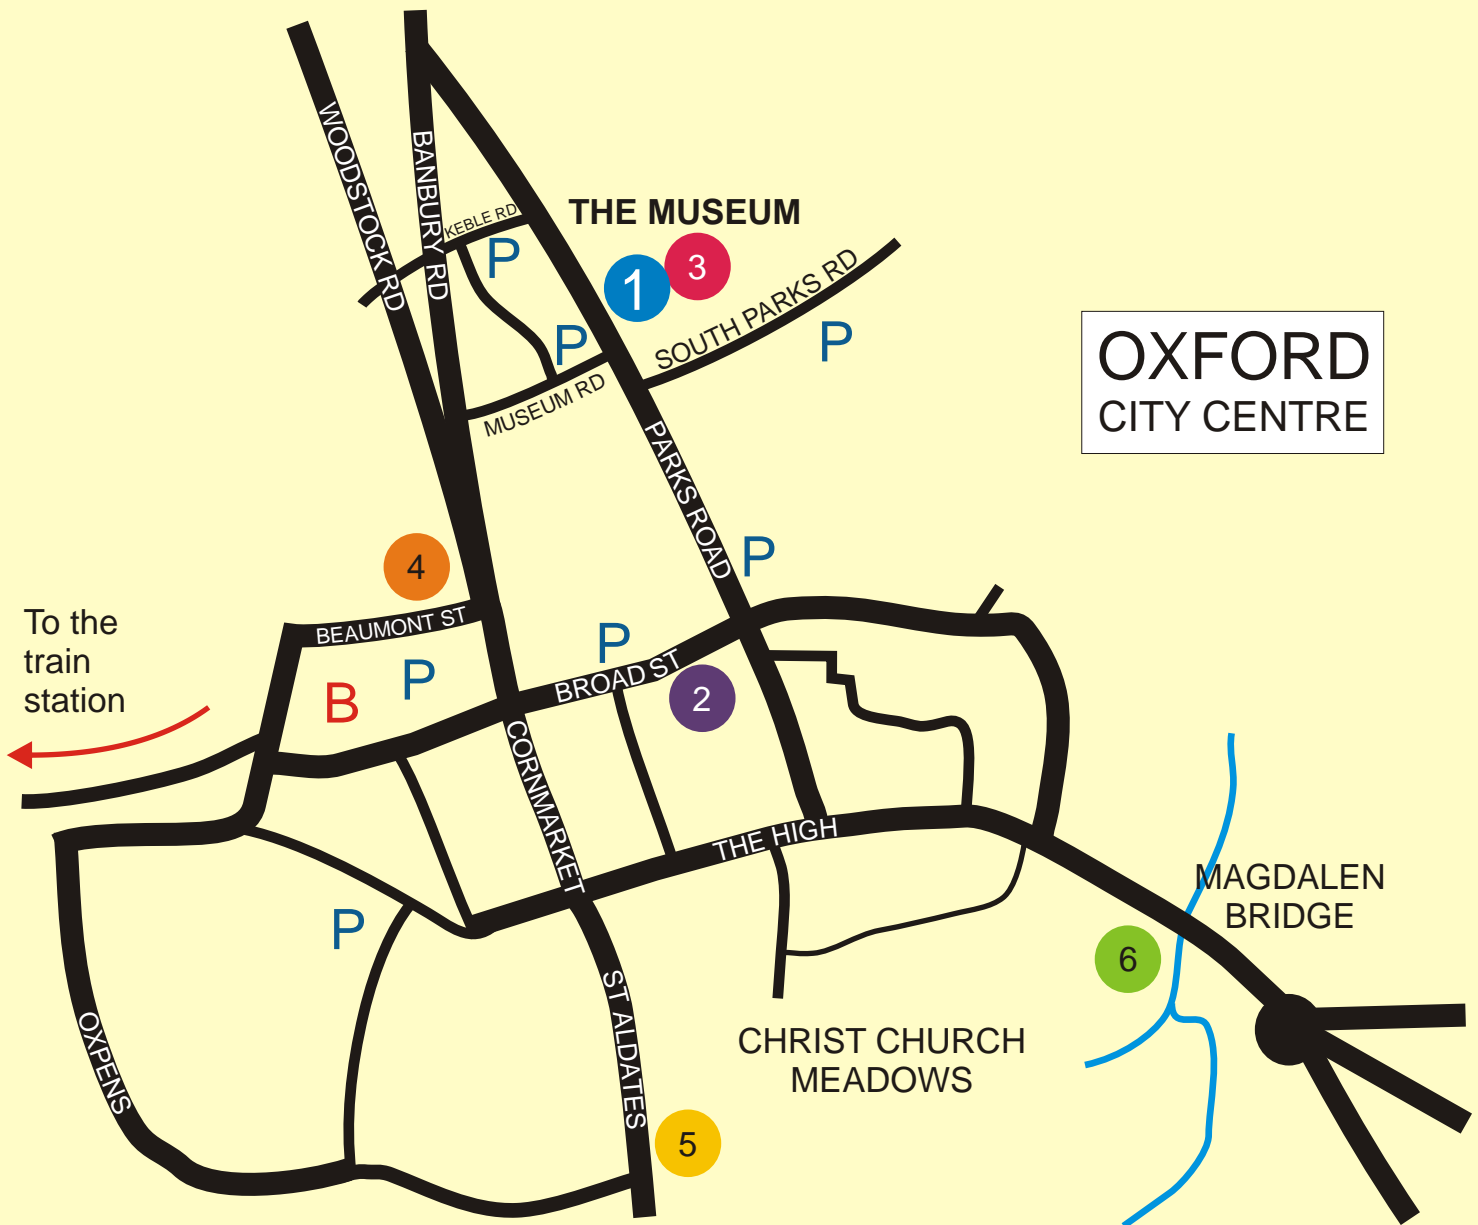

How to find us

Oxford University Museum of Natural History,
Parks Road,
Oxford,
OX1 3PW

Telephone: 01865 272 950

P - Pay and display parking

B - Oxford bus station

There is disabled car parking at the Museum

The University Museums

- | | | | |
|---|---|---|--|
| 1 | Oxford University Museum of Natural History | 4 | Ashmolean Museum |
| 2 | Museum of the History of Science | 5 | Bate Collection of Musical Instruments |
| 3 | Pitt Rivers Museum | 6 | Botanic Garden |